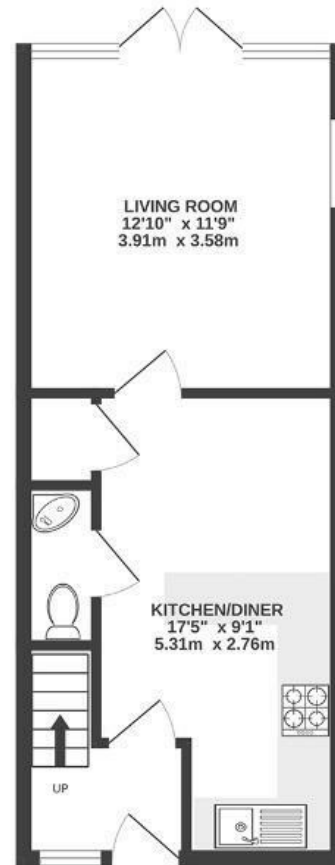

## BEDMINSTER DOWN

APPROXIMATE FLOOR AREA  
87 SQM / 933 SQFT

GROUND FLOOR

FIRST FLOOR

SECOND FLOOR

Boardwalk