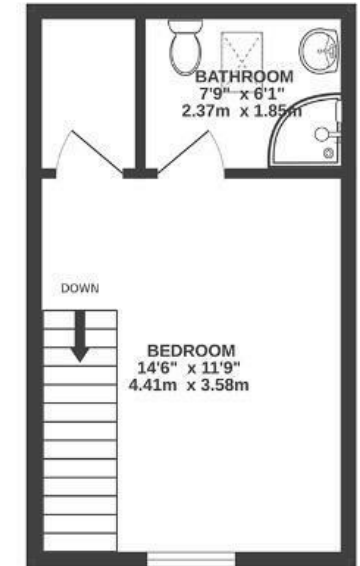

## BEDMINSTER DOWN

APPROXIMATE FLOOR AREA  
87 SQM / 933 SQFT

GROUND FLOOR

FIRST FLOOR

SECOND FLOOR

Boardwalk